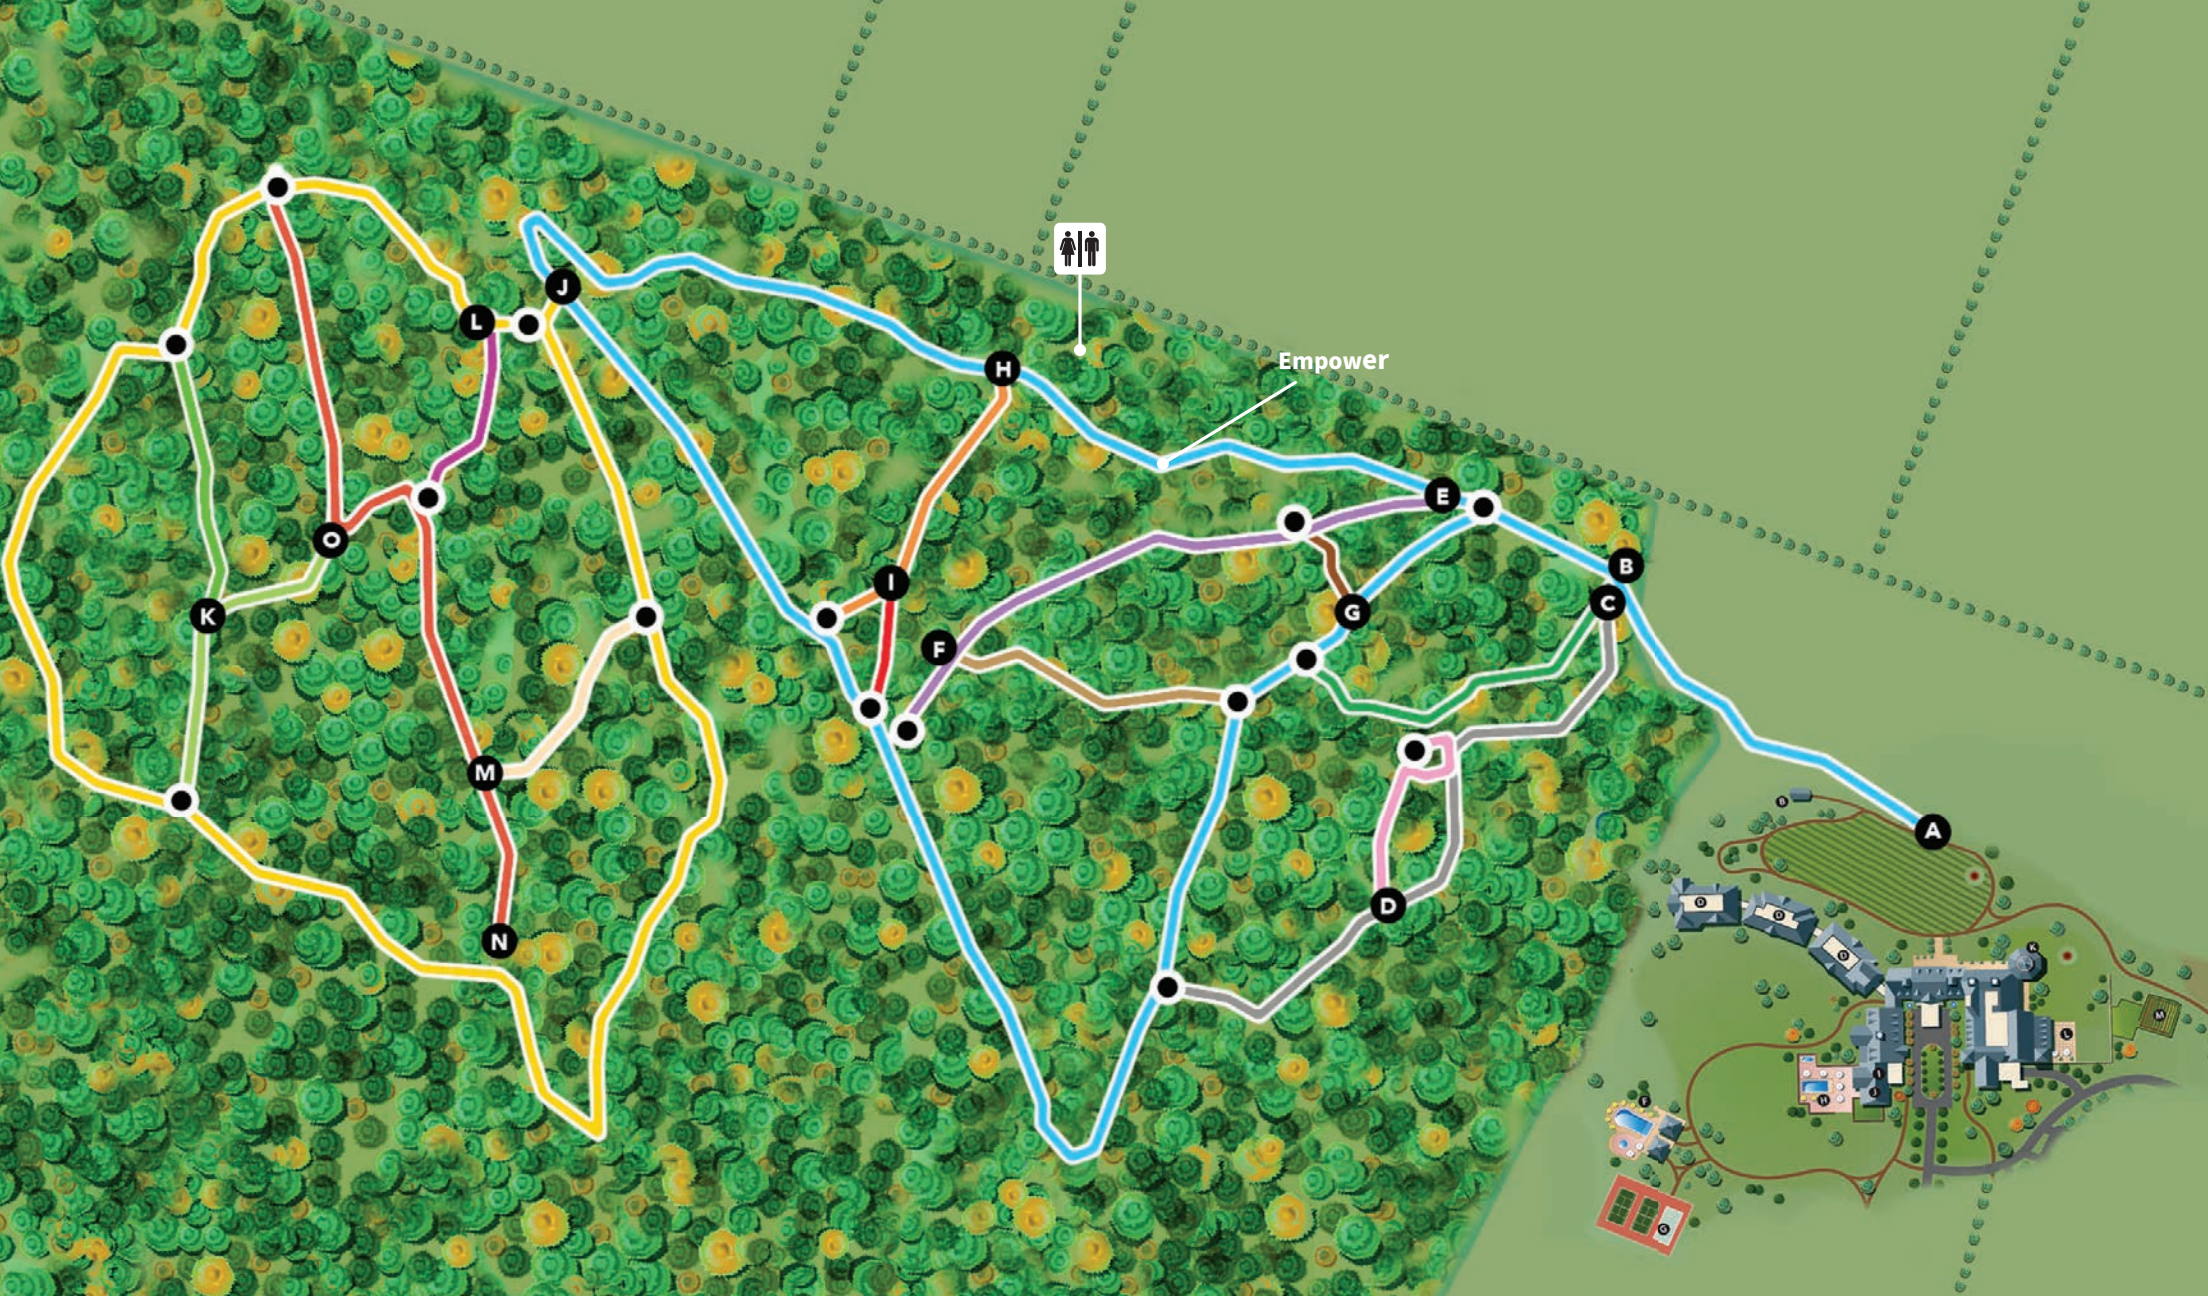

SALAMANDER

MIDDLEBURG

PROPERTY & TRAIL MAP

- A** Walking & Riding Trails
- B** Stallion Barn
- C** Fishing Pond
- D** Guest Accommodations
- E** Grand Lawn
- F** Family Pool (seasonal)
- G** Tennis & Sport Courts
- H** Spa Pool
- I** Spa & Wellness Center - main level

- J** Fitness Center & Indoor Pool - lower level T
- K** Harrimans Grill
- L** Middleburg Terrace
- M** Culinary Gardens
- N** Equestrian Center
- O** Empower Adventures Activity Pick Up
- Fire Pits

Market Salamander located at
200 W. Washington Street, 0.7 miles

**View Resort Fee Amenities
included in your stay:**

TRAIL KEY
 Map is not to scale. Trail locations, distance and usability subject to change.

● A 1.5 miles	● E 0.3 miles	● I 0.01 miles	● M 0.1 miles
● B 0.2 miles	● F 0.1 miles	● J 1.2 miles	● N 0.4 miles
● C 0.3 miles	● G 0.01 miles	● K 0.1 miles	● O 0.2 miles
● D 0.1 miles	● H 0.1 miles	● L 0.1 miles	

IN CASE OF EMERGENCY PLEASE CALL 911
PLEASE CALL SECURITY FOR NON-EMERGENCIES: 571-439-0360

See where you are on the map at all times by scanning the QR codes located throughout the trail.