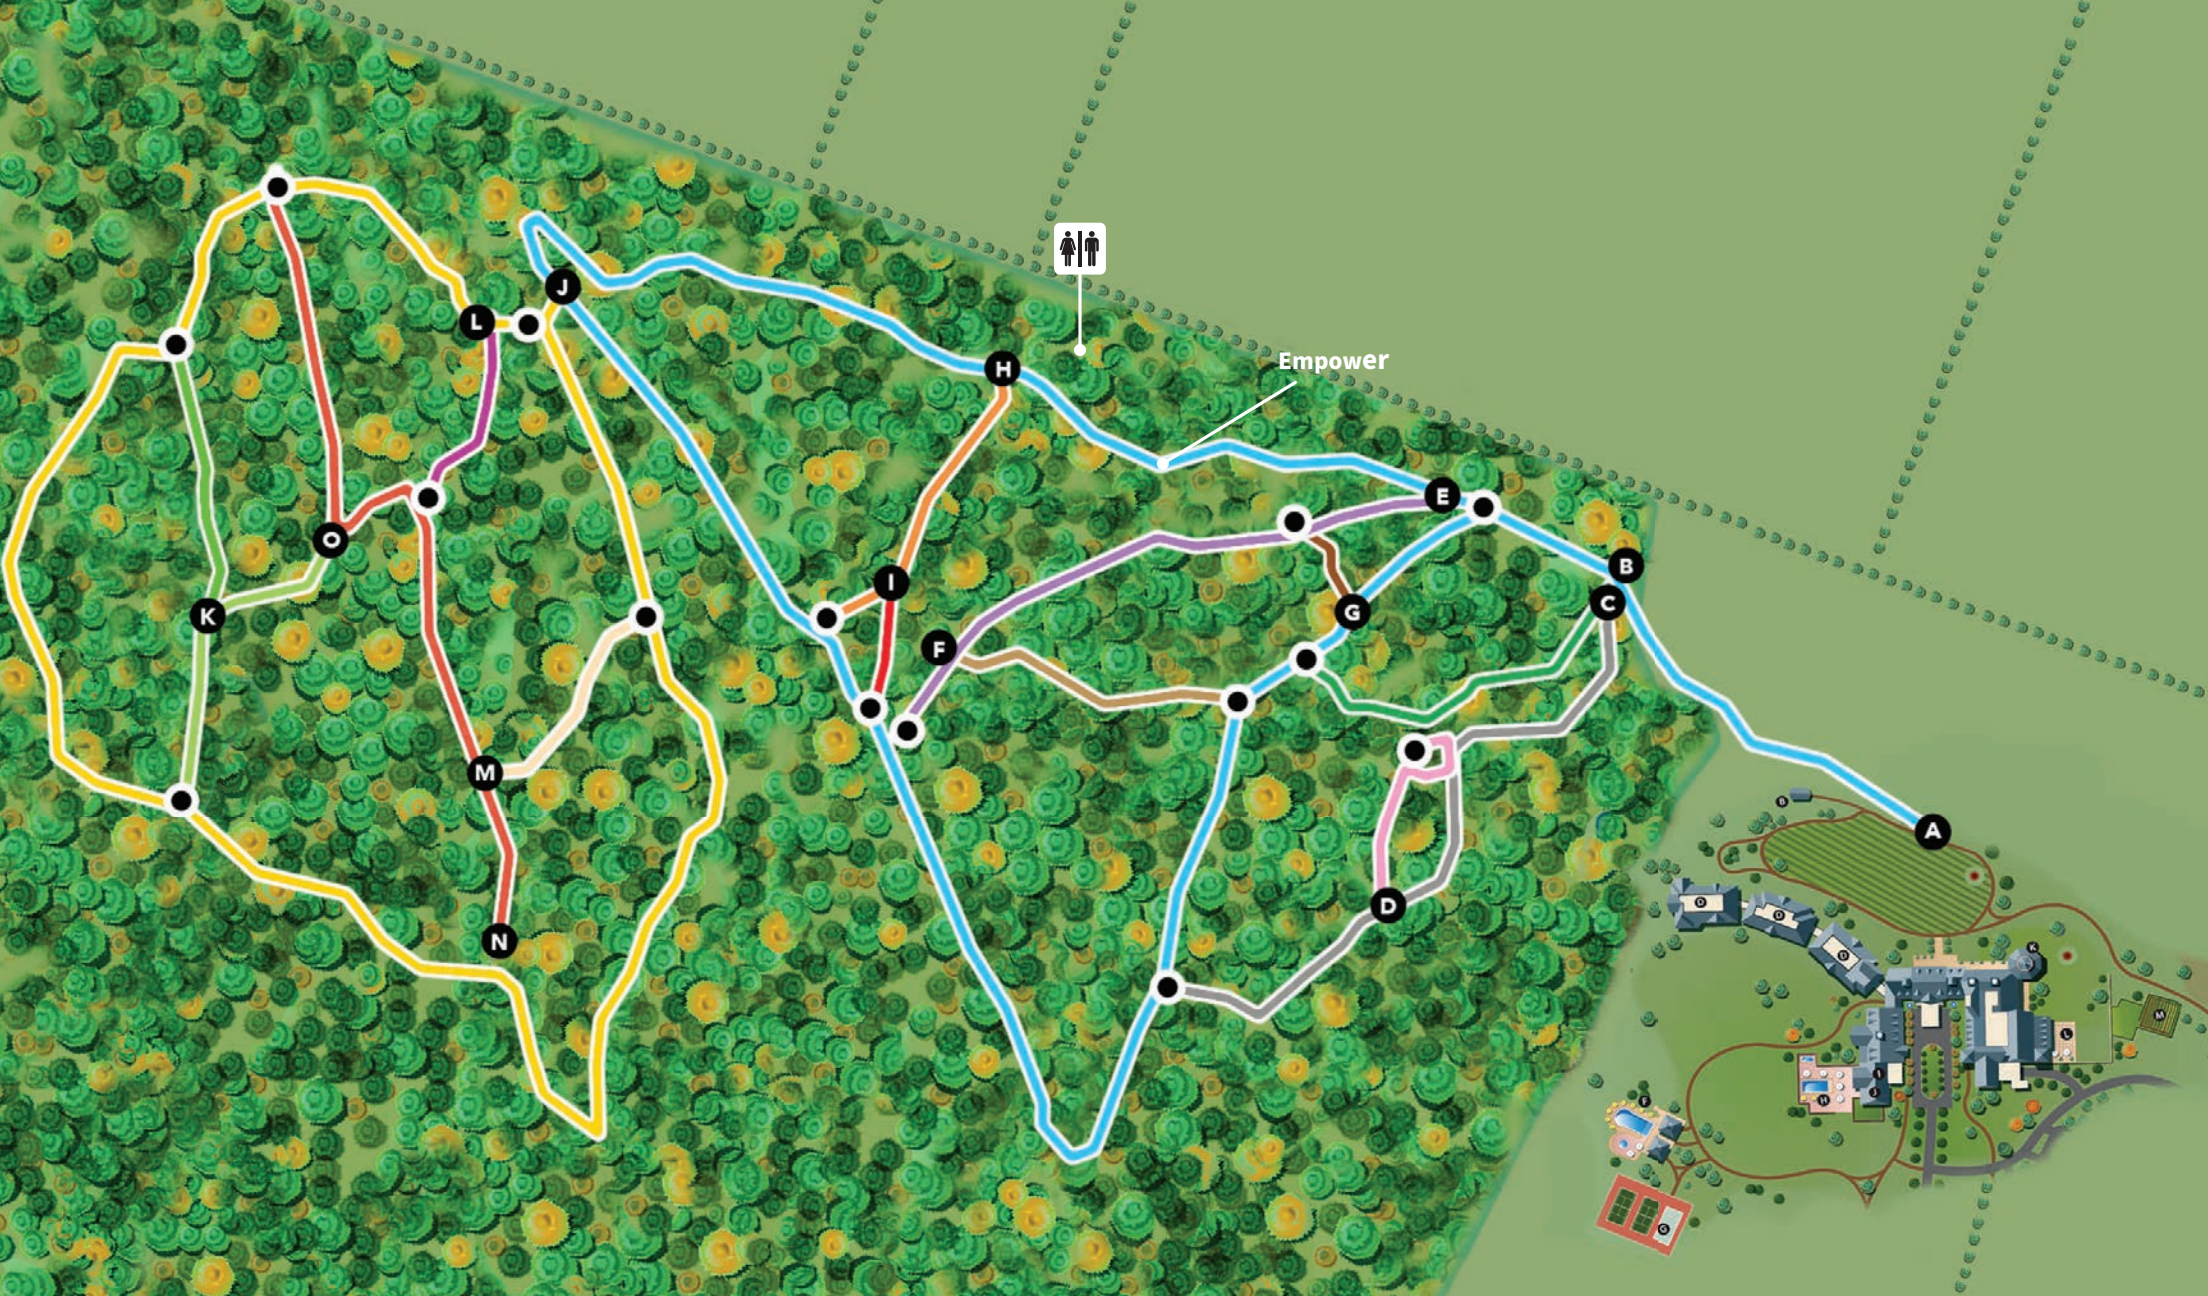

SALAMANDER

MIDDLEBURG

PROPERTY & TRAIL MAP

- A** Walking & Riding Trails
- B** Stallion Barn
- C** Fishing Pond
- D** Guest Accommodations
- E** Grand Lawn
- F** Family Pool (seasonal)
- G** Tennis & Sport Courts
- H** Spa Pool
- I** Spa & Wellness Center - main level
- J** Fitness Center & Indoor Pool - lower level T
- K** Harrimans Grill
- L** Middleburg Terrace
- M** Culinary Gardens
- N** Equestrian Center
- O** Empower Adventures Activity Pick Up
- Fire Pits

View Resort Fee Amenities included in your stay:

TRAIL KEY
 Map is not to scale. Trail locations,
 distance and usability subject to change.

● A 1.5 miles	● E 0.3 miles	● I 0.01 miles	● M 0.1 miles
● B 0.2 miles	● F 0.1 miles	● J 1.2 miles	● N 0.4 miles
● C 0.3 miles	● G 0.01 miles	● K 0.1 miles	● O 0.2 miles
● D 0.1 miles	● H 0.1 miles	● L 0.1 miles	

IN CASE OF EMERGENCY PLEASE CALL 911
PLEASE CALL SECURITY FOR NON-EMERGENCIES: 571-439-0360

See where
 you are on the
 map at all times
 by scanning
 the QR codes
 located
 throughout
 the trail.